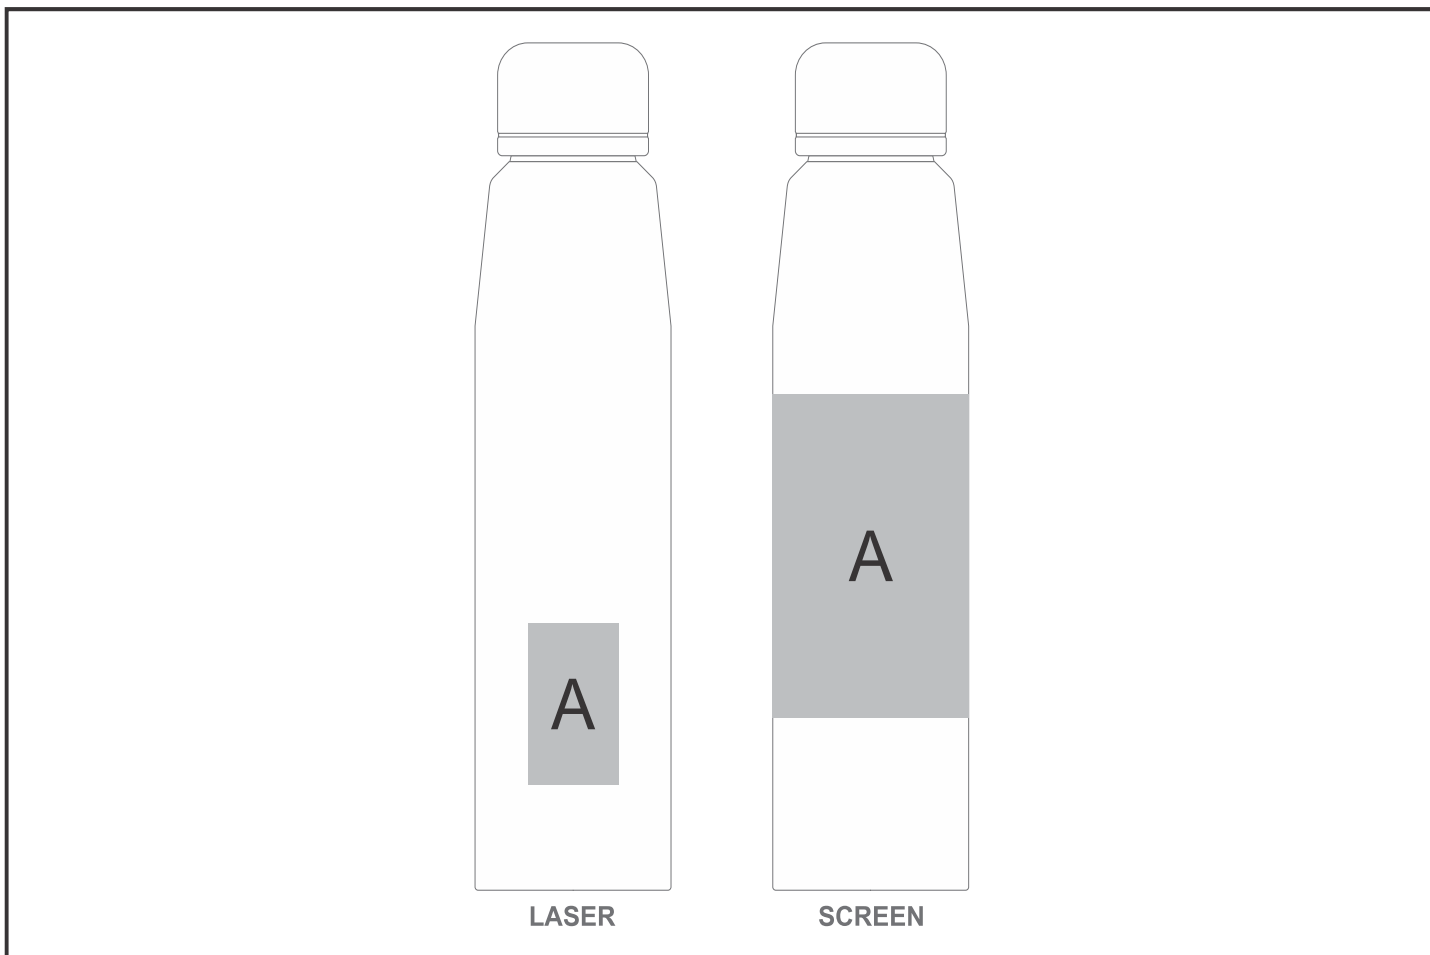

# GH-YT-9-B

Yatta Classic Capsule Hamper

## Need to know:

- Includes 1-Colour, 1-Position Screen Wrap (setup fees apply)

- **Laser Colour: Silver**

## Branding Options:

Position	Branding Method (Branding Code)	No. of Colours	Dimension
A	Laser Engraving (LB)	N/A	30mm wide x 50mm high
A	Screen Wrap (SW)	1 Colour	160mm wide x 100mm high